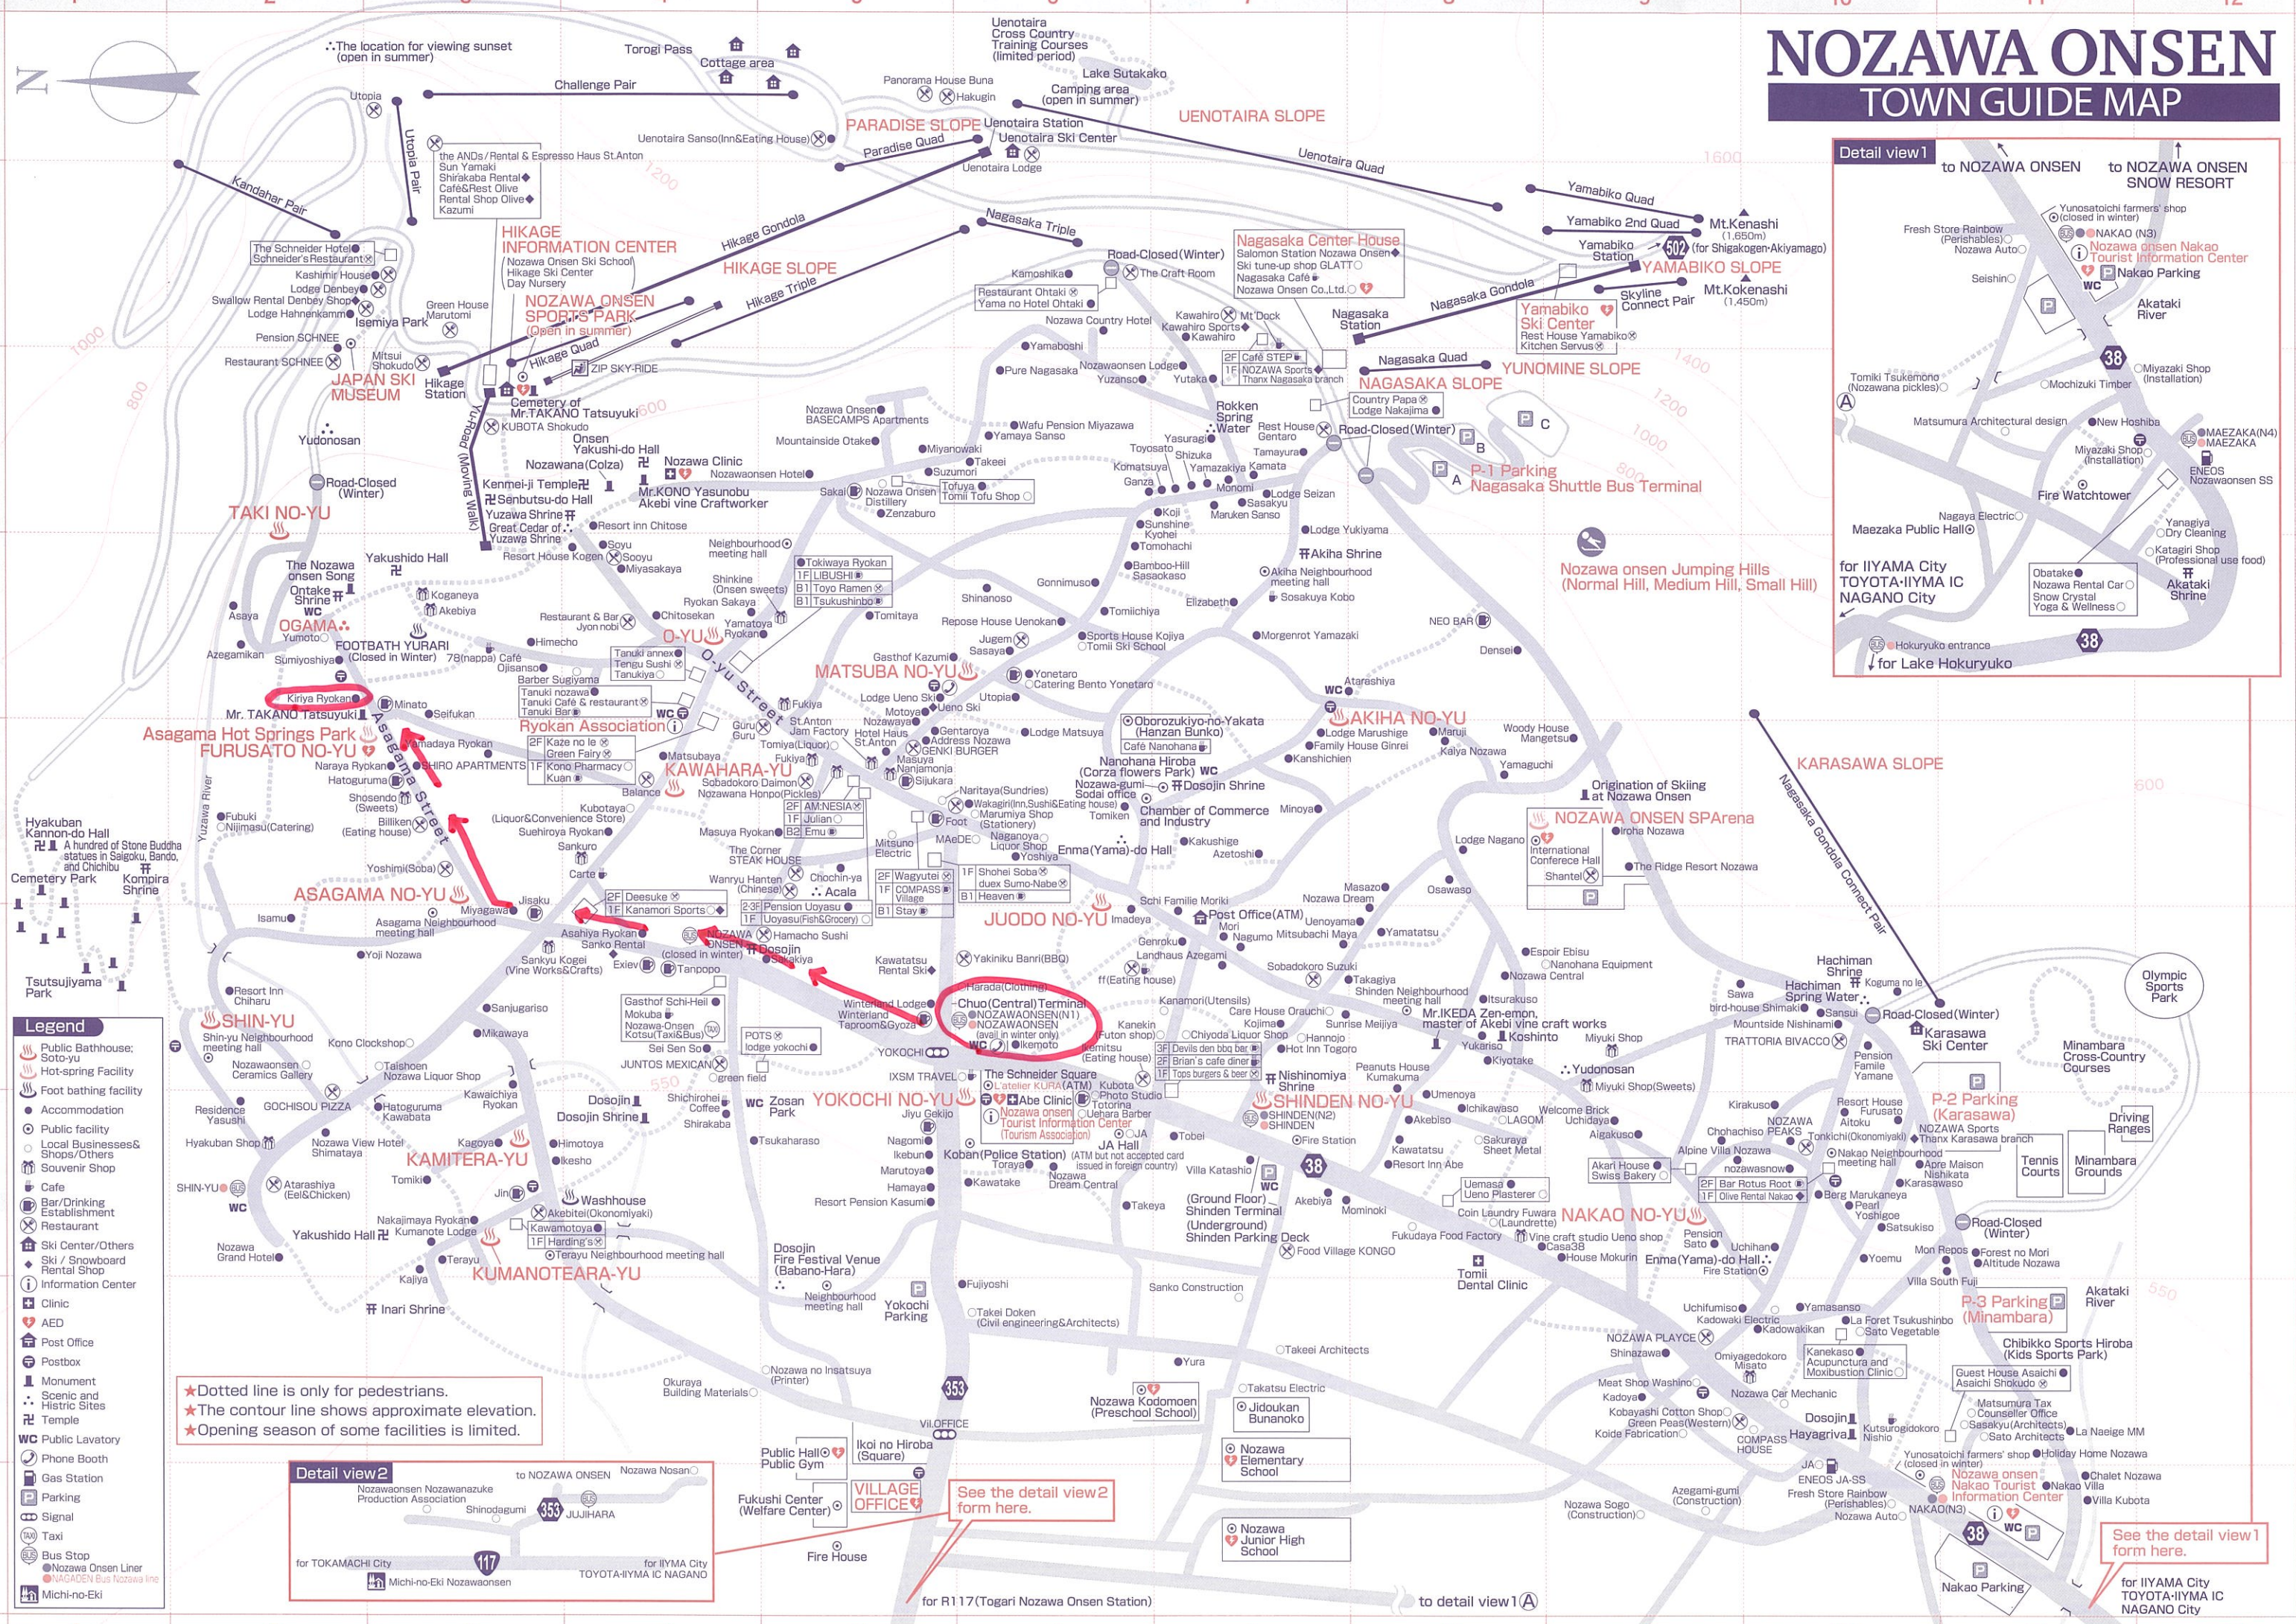

# NOZAWA ONSEN TOWN GUIDE MAP

- Legend**
- Public Bathhouse: Soto-yu
  - Hot-spring Facility
  - Foot bathing facility
  - Accommodation
  - Public facility
  - Local Businesses & Shops/Others
  - Souvenir Shop
  - Cafe
  - Bar/Drinking Establishment
  - Restaurant
  - Ski Center/Others
  - Ski / Snowboard Rental Shop
  - Information Center
  - Clinic
  - AED
  - Post Office
  - Postbox
  - Monument
  - Scenic and Historic Sites
  - Temple
  - WC Public Lavatory
  - Phone Booth
  - Gas Station
  - Parking
  - Signal
  - Taxi
  - Bus Stop
  - Nozawa Onsen Liner
  - NAGADEN Bus Nozawa line
  - Michi-no-Eki

★ Dotted line is only for pedestrians.  
 ★ The contour line shows approximate elevation.  
 ★ Opening season of some facilities is limited.

See the detail view 2 form here.

See the detail view 1 form here.