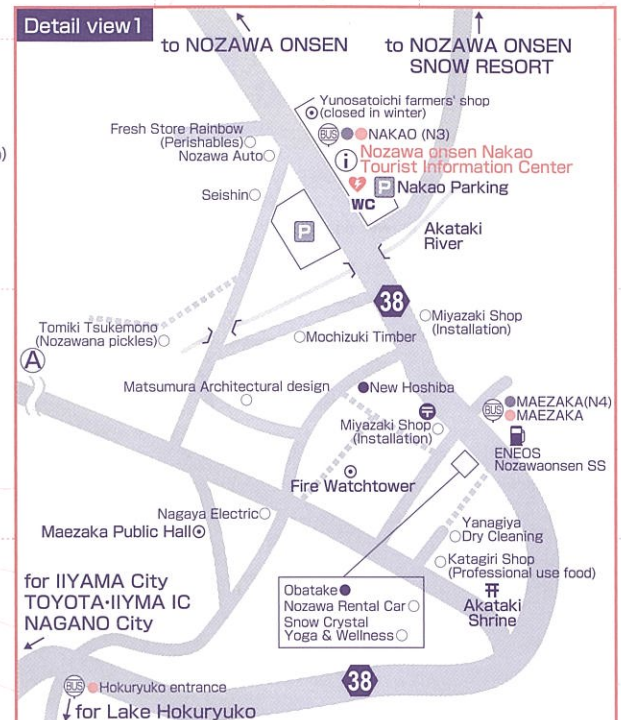

# NOZAWA ONSEN TOWN GUIDE MAP

- Legend**
- Public Bathhouse: Soto-yu
  - Hot-spring Facility
  - Foot bathing facility
  - Accommodation
  - Public facility
  - Local Businesses & Shops/Others
  - Souvenir Shop
  - Cafe
  - Bar/Drinking Establishment
  - Restaurant
  - Ski Center/Others
  - Ski / Snowboard Rental Shop
  - Information Center
  - Clinic
  - AED
  - Post Office
  - Postbox
  - Monument
  - Scenic and Historic Sites
  - Temple
  - WC Public Lavatory
  - Phone Booth
  - Gas Station
  - Parking
  - Signal
  - Taxi
  - Bus Stop
  - Nozawa Onsen Liner
  - NAGADEN Bus Nozawa line
  - Michi-no-Eki

★ Dotted line is only for pedestrians.  
 ★ The contour line shows approximate elevation.  
 ★ Opening season of some facilities is limited.

See the detail view 2 form here.

See the detail view 1 form here.